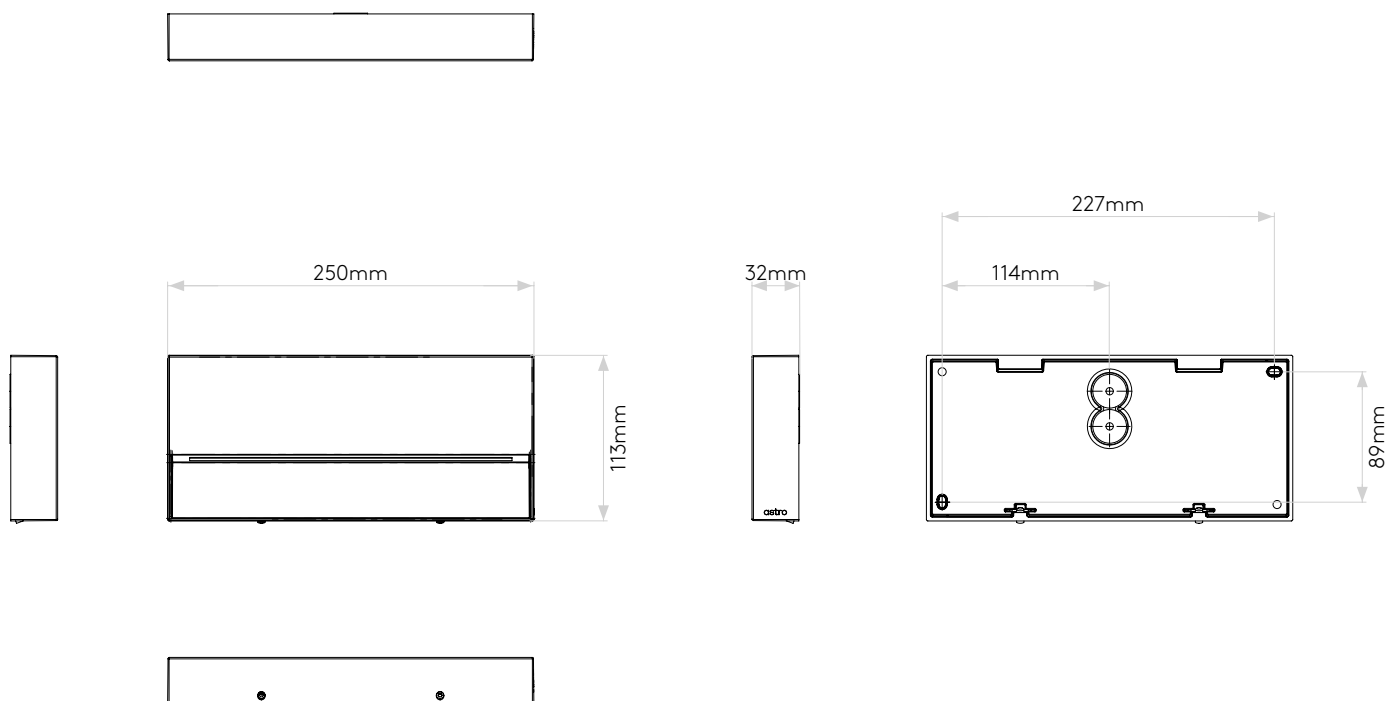

Please note that some dimensions may vary slightly due to manufacturing tolerances, this includes cable entry and fixing holes

Veuillez noter que certaines dimensions peuvent varier légèrement en raison des tolérances de fabrication, y compris l'entrée de câble et les trous de fixation.

Bitte beachten Sie, dass die Maße Fertigungstoleranzen unterliegen und daher in geringem Umfang von der angegebenen Größe abweichen können. Dies gilt auch für Kabeleingänge und Befestigungslöcher.

Si prega notare che possono esserci piccole variazioni in alcune dimensioni dovute alle tolleranze di produzione, queste includono l'ingresso del cavo e i fori di fissaggio.