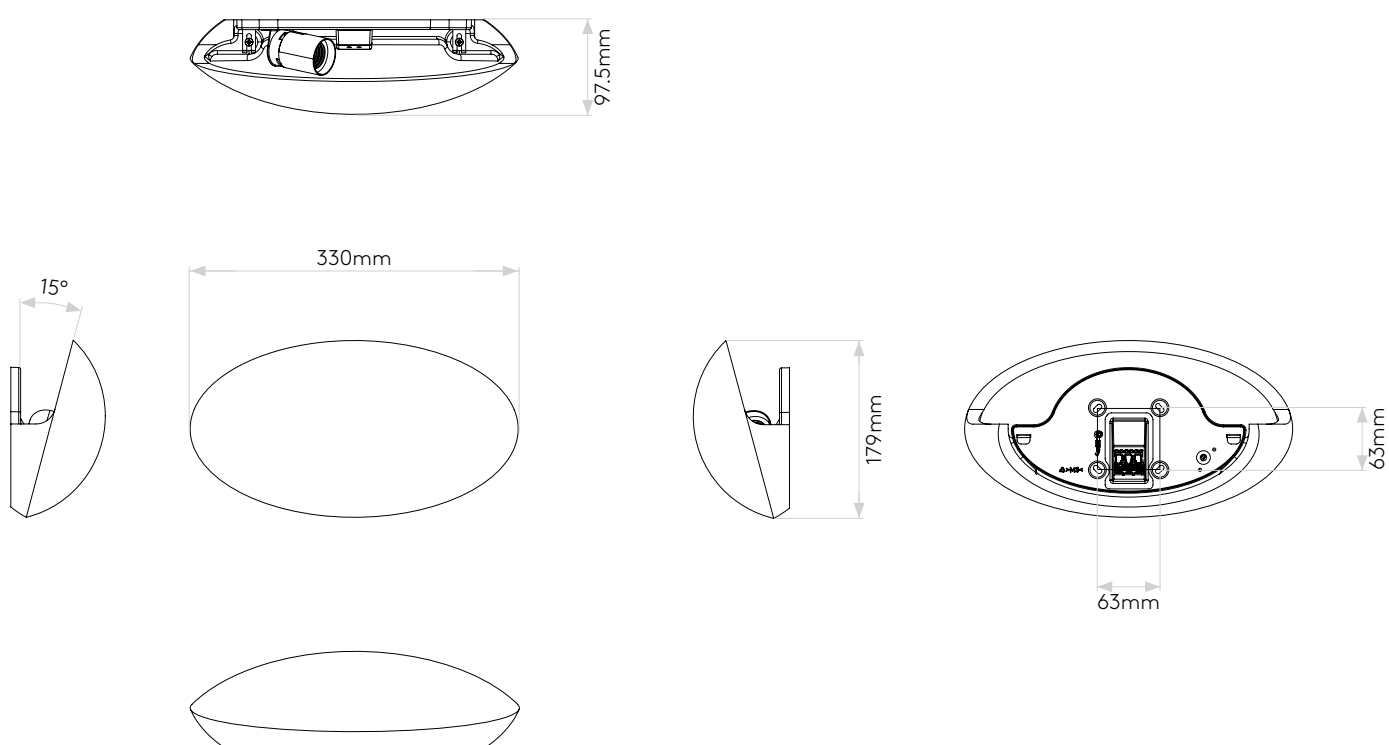

Please note that some dimensions may vary slightly due to manufacturing tolerances, this includes cable entry and fixing holes

Veuillez noter que certaines dimensions peuvent varier légèrement en raison des tolérances de fabrication, y compris l'entrée de câble et les trous de fixation.

Bitte beachten Sie, dass die Maße Fertigungstoleranzen unterliegen und daher in geringem Umfang von der angegebenen Größe abweichen können. Dies gilt auch für Kabeleingänge und Befestigungslöcher.

Si prega notare che possono esserci piccole variazioni in alcune dimensioni dovute alle tolleranze di produzione, queste includono l'ingresso del cavo e i fori di fissaggio.