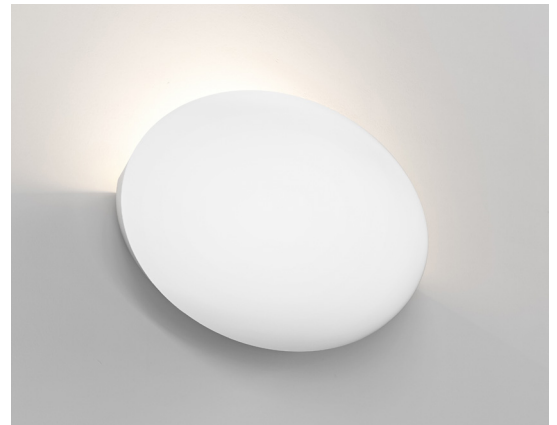

General

Location:	Interior
Class:	CE (Class I)
Ip Rating:	IP20
Bathroom Zone:	-
Driver Required:	No
Installation Orientation:	Wall Mount
Main Material:	Plaster
Dimensions (mm):	H: 179 W: 330 D: 97.5
Cut Out Hole :	-
Recess Depth (mm):	-
Fire Rating:	-
Cable Length (mm):	-
Gross Weight (kg):	2.44

Lamp

Light Source:	LED E27/ES
Wattage:	12W Max
Lamp Included:	No
Maximum Lamp Length (mm):	-
Luminous Flux (lm):	Lamp Dependent
Colour Temp (K):	Lamp Dependent
CRI (Ra):	-
Macadam Ellipse:	Lamp Dependent
Lamp Dependent	-
Rotation Adjustable Angle (°):	-
Lifetime (hrs):	Lamp Dependent
Beam Angle (°):	-

Shade Included:	-
Shade/Diffuser Material:	-
Shade/Diffuser Finish:	-
F Mark:	-

Code: 1519001
Finish: Plaster

To maintain this product to its best condition, please view our care and cleaning guide on the support section of the astro website.