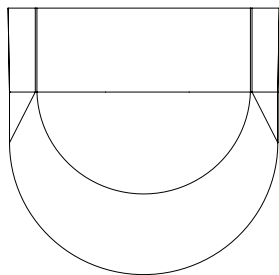

Please note that some dimensions may vary slightly due to manufacturing tolerances, this includes cable entry and fixing holes

Veuillez noter que certaines dimensions peuvent varier légèrement en raison des tolérances de fabrication, y compris l'entrée de câble et les trous de fixation.

Bitte beachten Sie, dass die Maße Fertigungstoleranzen unterliegen und daher in geringem Umfang von der angegebenen Größe abweichen können. Dies gilt auch für Kabeingänge und Befestigungslöcher.

Si prega notare che possono esserci piccole variazioni in alcune dimensioni dovute alle tolleranze di produzione, queste includono l'ingresso del cavo e i fori di fissaggio.