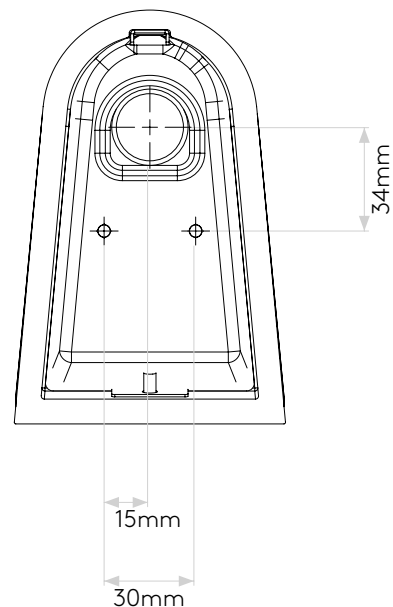

Please note that some dimensions may vary slightly due to manufacturing tolerances, this includes cable entry and fixing holes

Veuillez noter que certaines dimensions peuvent varier légèrement en raison des tolérances de fabrication, y compris l'entrée de câble et les trous de fixation.

Bitte beachten Sie, dass die Maße Fertigungstoleranzen unterliegen und daher in geringem Umfang von der angegebenen Größe abweichen können. Dies gilt auch für Kabeingänge und Befestigungslöcher.

Si prega notare che possono esserci piccole variazioni in alcune dimensioni dovute alle tolleranze di produzione, queste includono l'ingresso del cavo e i fori di fissaggio.