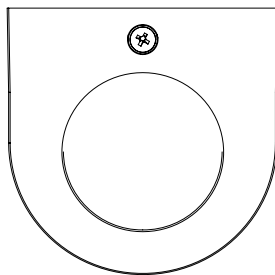

Please note that some dimensions may vary slightly due to manufacturing tolerances, this includes cable entry and fixing holes

Veuillez noter que certaines dimensions peuvent varier légèrement en raison des tolérances de fabrication, y compris l'entrée de câble et les trous de fixation.

Bitte beachten Sie, dass die Maße Fertigungstoleranzen unterliegen und daher in geringem Umfang von der angegebenen Größe abweichen können. Dies gilt auch für Kabeingänge und Befestigungslöcher.

Si prega notare che possono esserci piccole variazioni in alcune dimensioni dovute alle tolleranze di produzione, queste includono l'ingresso del cavo e i fori di fissaggio.