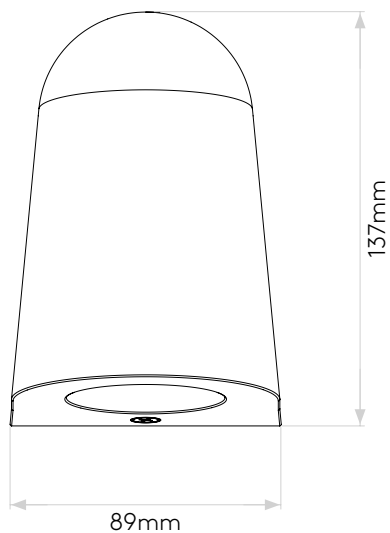

Please note that some dimensions may vary slightly due to manufacturing tolerances, this includes cable entry and fixing holes

Veuillez noter que certaines dimensions peuvent varier légèrement en raison des tolérances de fabrication, y compris l'entrée de câble et les trous de fixation.

Bitte beachten Sie, dass die Maße Fertigungstoleranzen unterliegen und daher in geringem Umfang von der angegebenen Größe abweichen können. Dies gilt auch für Kabeingänge und Befestigungslöcher.

Si prega notare che possono esserci piccole variazioni in alcune dimensioni dovute alle tolleranze di produzione, queste includono l'ingresso del cavo e i fori di fissaggio.