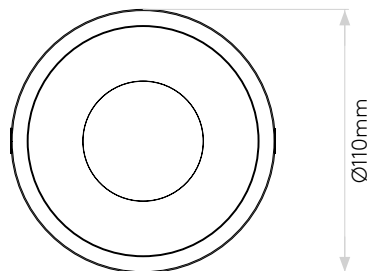

Please note that some dimensions may vary slightly due to manufacturing tolerances, this includes cable entry and fixing holes

Veuillez noter que certaines dimensions peuvent varier légèrement en raison des tolérances de fabrication, y compris l'entrée de câble et les trous de fixation.

Bitte beachten Sie, dass die Maße Fertigungstoleranzen unterliegen und daher in geringem Umfang von der angegebenen Größe abweichen können. Dies gilt auch für Kabeleingänge und Befestigungslöcher.

Si prega notare che possono esserci piccole variazioni in alcune dimensioni dovute alle tolleranze di produzione, queste includono l'ingresso del cavo e i fori di fissaggio.