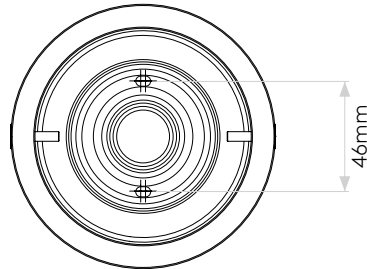

Please note that some dimensions may vary slightly due to manufacturing tolerances, this includes cable entry and fixing holes

Veuillez noter que certaines dimensions peuvent varier légèrement en raison des tolérances de fabrication, y compris l'entrée de câble et les trous de fixation.

Bitte beachten Sie, dass die Maße Fertigungstoleranzen unterliegen und daher in geringem Umfang von der angegebenen Größe abweichen können. Dies gilt auch für Kabeleingänge und Befestigungslöcher.

Si prega notare che possono esserci piccole variazioni in alcune dimensioni dovute alle tolleranze di produzione, queste includono l'ingresso del cavo e i fori di fissaggio.