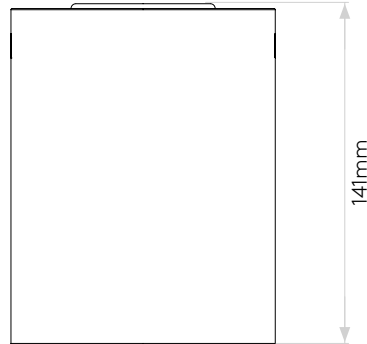

Please note that some dimensions may vary slightly due to manufacturing tolerances, this includes cable entry and fixing holes

Veuillez noter que certaines dimensions peuvent varier légèrement en raison des tolérances de fabrication, y compris l'entrée de câble et les trous de fixation.

Bitte beachten Sie, dass die Maße Fertigungstoleranzen unterliegen und daher in geringem Umfang von der angegebenen Größe abweichen können. Dies gilt auch für Kabeleingänge und Befestigungslöcher.

Si prega notare che possono esserci piccole variazioni in alcune dimensioni dovute alle tolleranze di produzione, queste includono l'ingresso del cavo e i fori di fissaggio.