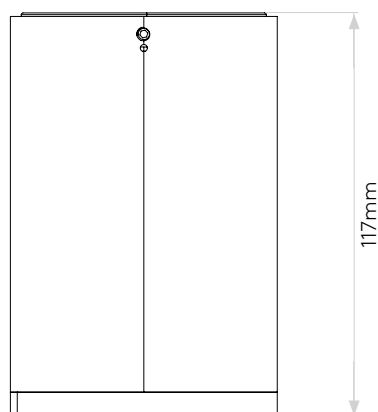

Please note that some dimensions may vary slightly due to manufacturing tolerances, this includes cable entry and fixing holes

Veuillez noter que certaines dimensions peuvent varier légèrement en raison des tolérances de fabrication, y compris l'entrée de câble et les trous de fixation.

Bitte beachten Sie, dass die Maße Fertigungstoleranzen unterliegen und daher in geringem Umfang von der angegebenen Größe abweichen können. Dies gilt auch für Kabeleingänge und Befestigungslöcher.

Si prega notare che possono esserci piccole variazioni in alcune dimensioni dovute alle tolleranze di produzione, queste includono l'ingresso del cavo e i fori di fissaggio.