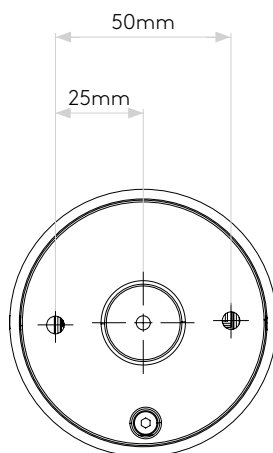

Please note that some dimensions may vary slightly due to manufacturing tolerances, this includes cable entry and fixing holes

Veuillez noter que certaines dimensions peuvent varier légèrement en raison des tolérances de fabrication, y compris l'entrée de câble et les trous de fixation.

Bitte beachten Sie, dass die Maße Fertigungstoleranzen unterliegen und daher in geringem Umfang von der angegebenen Größe abweichen können. Dies gilt auch für Kabeleingänge und Befestigungslöcher.

Si prega notare che possono esserci piccole variazioni in alcune dimensioni dovute alle tolleranze di produzione, queste includono l'ingresso del cavo e i fori di fissaggio.