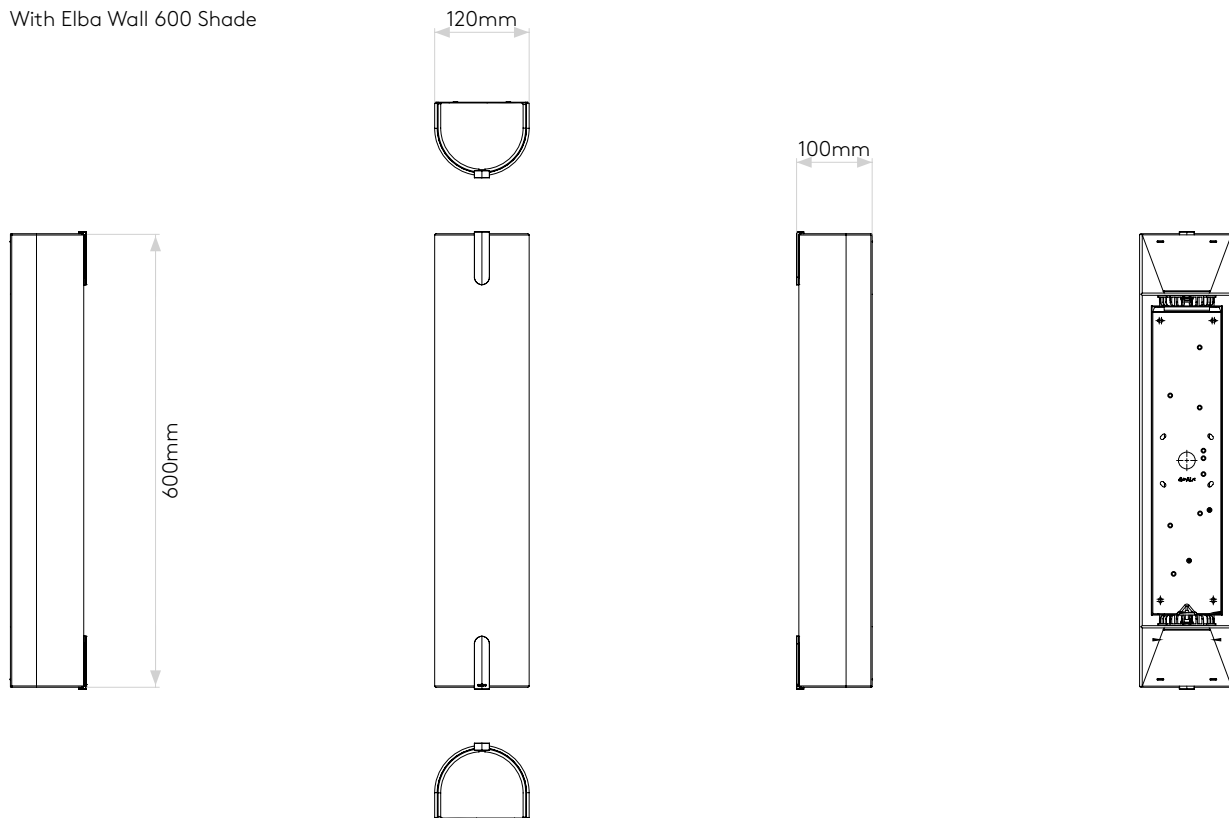

Wall Base 440 LED Phase

astro

General

Location:	Interior
Class:	CE (Class I)
Ip Rating:	IP20
Bathroom Zone:	-
Driver Required:	No
Installation Orientation:	Wall Mount - Vertical
Main Material:	Metal - Aluminium
Dimensions (mm):	H: 597 W: 118 D: 94
Cut Out Hole :	-
Recess Depth (mm):	-
Fire Rating:	-
Cable Length (mm):	-
Gross Weight (kg):	1.64

Lamp

Light Source:	COB LED
Wattage:	18.8W
Lamp Included:	Yes (Integral)
Maximum Lamp Length (mm):	-
Luminous Flux (lm):	740
Colour Temp (K):	2700
CRI (Ra):	90
Macadam Ellipse:	3-Step
Tilt Adjustable Angle (°):	-
Rotation Adjustable Angle (°):	-
Lifetime (hrs):	55400
Beam Angle (°):	0

Without Shade

With Elba Wall 600 Shade

Please note that some dimensions may vary slightly due to manufacturing tolerances, this includes cable entry and fixing holes

Veuillez noter que certaines dimensions peuvent varier légèrement en raison des tolérances de fabrication, y compris l'entrée de câble et les trous de fixation.