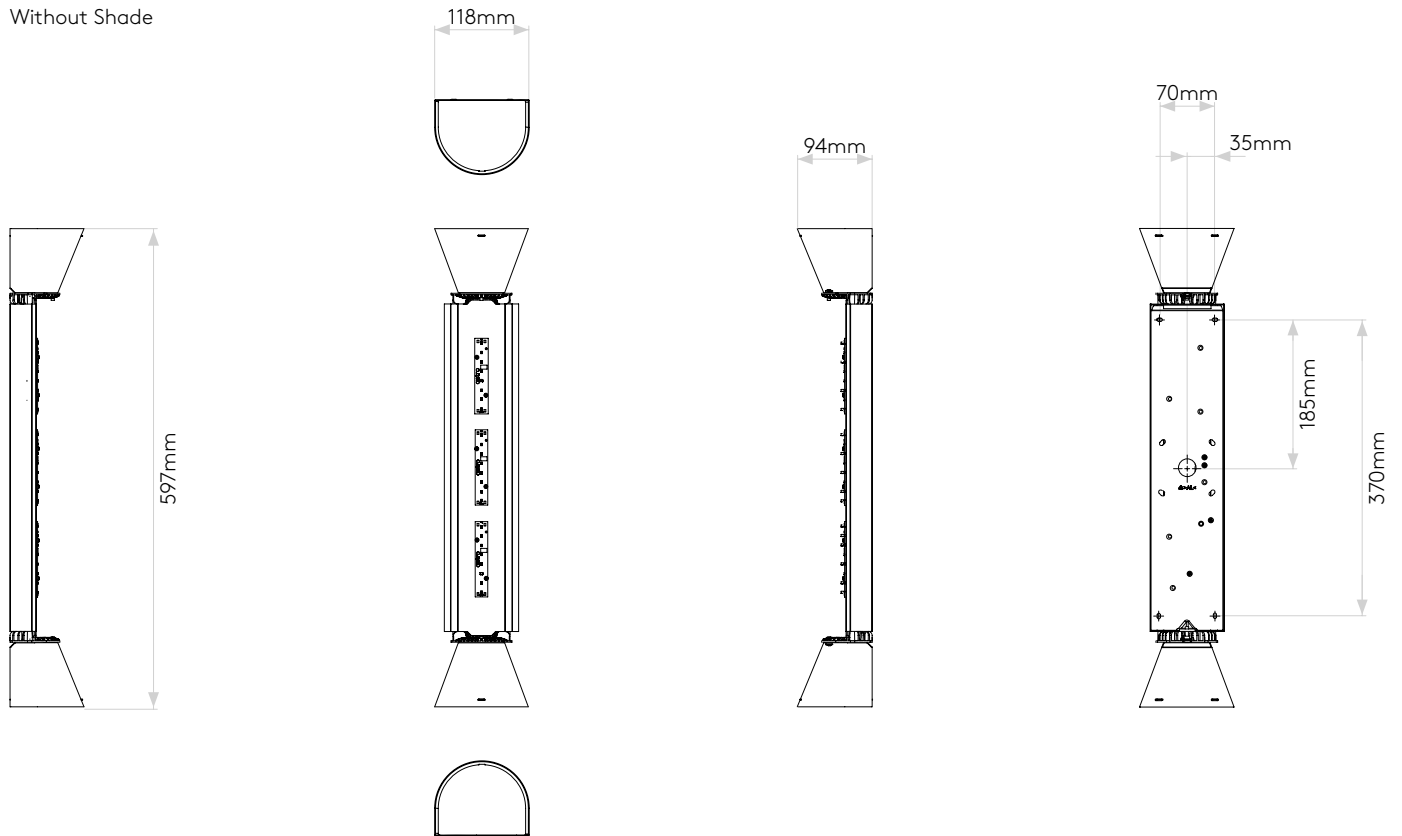

Wall Base 440 LED Phase

astro

General

Location:	Interior
Class:	CE (Class I)
Ip Rating:	IP20
Bathroom Zone:	-
Driver Required:	No
Installation Orientation:	Wall Mount - Vertical
Main Material:	Metal - Aluminium
Dimensions (mm):	H: 597 W: 118 D: 94
Cut Out Hole :	-
Recess Depth (mm):	-
Fire Rating:	-
Cable Length (mm):	-
Gross Weight (kg):	1.64

Lamp

Light Source:	COB LED
Wattage:	18.8W
Lamp Included:	Yes (Integral)
Maximum Lamp Length (mm):	-
Luminous Flux (lm):	740
Colour Temp (K):	2700
CRI (Ra):	90
Macadam Ellipse:	3-Step
Tilt Adjustable Angle (°):	-
Rotation Adjustable Angle (°):	-
Lifetime (hrs):	55400
Beam Angle (°):	0

Without Shade

With Elba Wall 600 Shade

Please note that some dimensions may vary slightly due to manufacturing tolerances, this includes cable entry and fixing holes

Veuillez noter que certaines dimensions peuvent varier légèrement en raison des tolérances de fabrication, y compris l'entrée de câble et les trous de fixation.