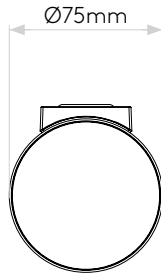

Please note that some dimensions may vary slightly due to manufacturing tolerances, this includes cable entry and fixing holes

Veillez noter que certaines dimensions peuvent varier légèrement en raison des tolérances de fabrication, y compris l'entrée de câble et les trous de fixation.

Bitte beachten Sie, dass die Maße Fertigungstoleranzen unterliegen und daher in geringem Umfang von der angegebenen Größe abweichen können. Dies gilt auch für Kabeleingänge und Befestigungslöcher.

Si prega notare che possono esserci piccole variazioni in alcune dimensioni dovute alle tolleranze di produzione, queste includono l'ingresso del cavo e i fori di fissaggio.